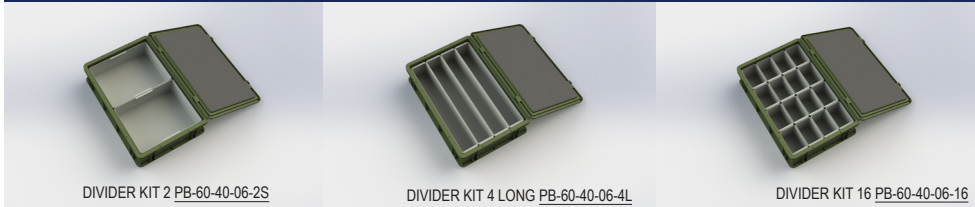

POB

- PERFECT FOR SMALL PARTS AND TOOLS
- TWO DIFFERENT SIZES
- DIVIDERS AVAILABLE FOR POB 6

POB 6

PART NO.	PB-60-40-06-02
SIZE (W/D/H) [in]	16 / 24 / 6
MATERIAL	PPC

POB 12

PART NO.	PB-60-40-12-02
SIZE (W/D/H) [in]	16 / 24 / 12
MATERIAL	PPC

ACCESSORIES

PART NO.	PRODUCT NAME
PB-60-40-06-2L	POB 6 DIVIDER KIT 2 LONG
PB-60-40-06-2S	POB 6 DIVIDER KIT 2
PB-60-40-06-4L	POB 6 DIVIDER KIT 4 LONG
PB-60-40-06-4S	POB 6 DIVIDER KIT 4
PB-60-40-06-8L	POB 6 DIVIDER KIT 8 LONG
PB-60-40-06-8S	POB 6 DIVIDER KIT 8
PB-60-40-06-16	POB 6 DIVIDER KIT 16