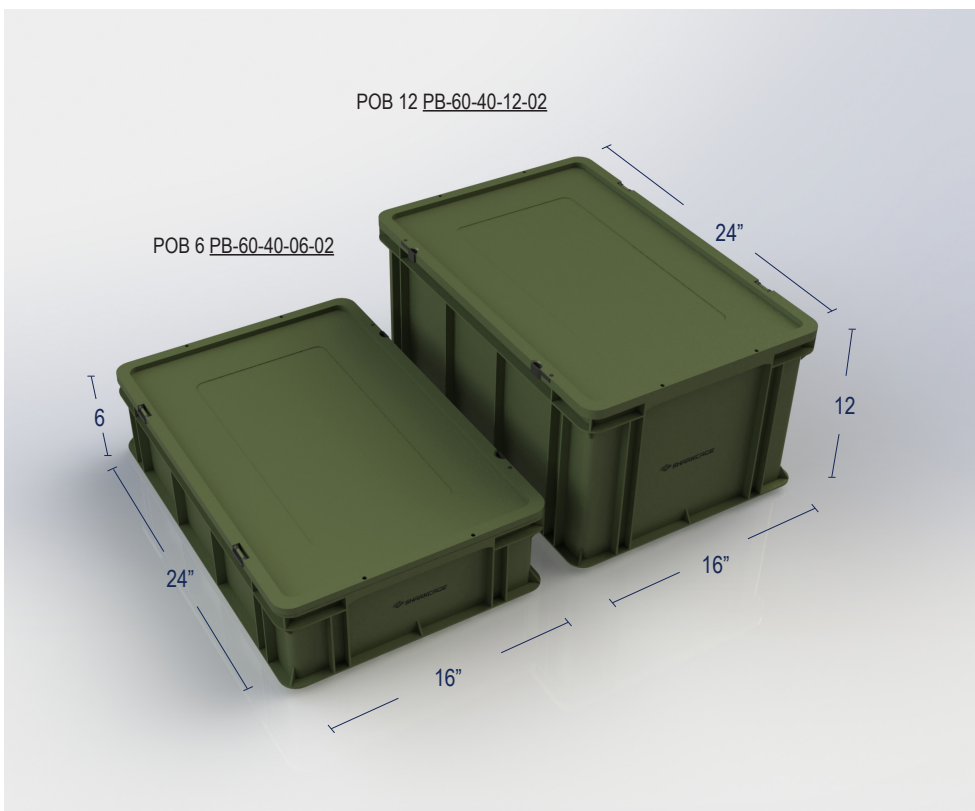

POB

- PERFECT FOR SMALL PARTS AND TOOLS
- TWO DIFFERENT SIZES
- DIVIDERS AVAILABLE FOR POB 6

POB 6

PART NO.	PB-60-40-06-02
SIZE (W/D/H) [in]	16 / 24 / 6
MATERIAL	PPC

POB 12

PART NO.	PB-60-40-12-02
SIZE (W/D/H) [in]	16 / 24 / 12
MATERIAL	PPC

ACCESSORIES

PART NO.	PRODUCT NAME
PB-60-40-06-2L	POB 6 DIVIDER KIT 2 LONG
PB-60-40-06-2S	POB 6 DIVIDER KIT 2
PB-60-40-06-4L	POB 6 DIVIDER KIT 4 LONG
PB-60-40-06-4S	POB 6 DIVIDER KIT 4
PB-60-40-06-8L	POB 6 DIVIDER KIT 8 LONG
PB-60-40-06-8S	POB 6 DIVIDER KIT 8
PB-60-40-06-16	POB 6 DIVIDER KIT 16